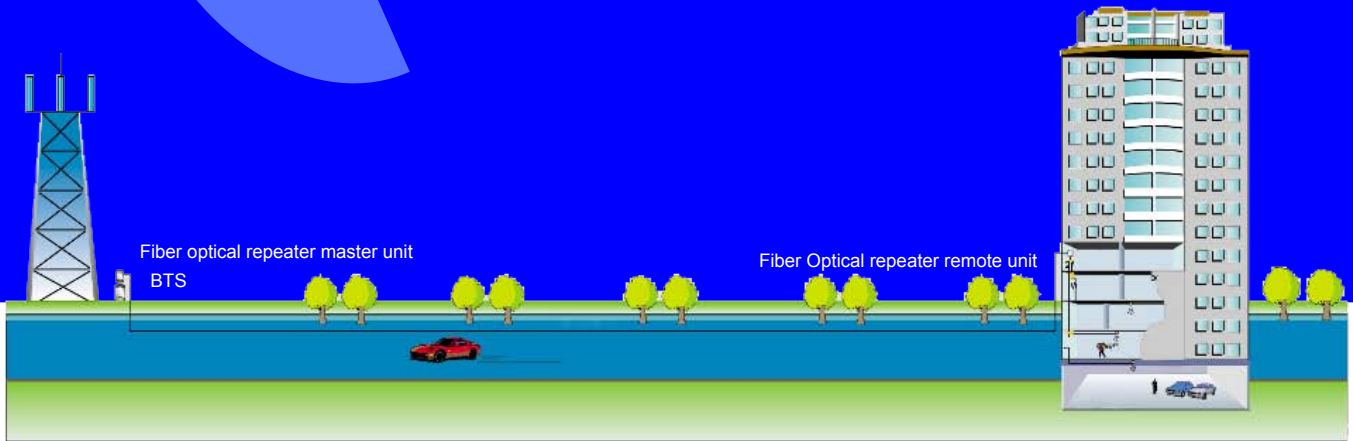

Turnkey coverage solutions

The Eyecom range of repeater products are class-leading in their design, functionality and extreme reliability and with our broad range of available repeaters we are able to tailor a solution that best fits any customer's needs.

The Eyecom Optical Repeater is the ideal choice where maximum coverage distance or area is required. They are available as either band selective or channel selective and with the option of either on-site configuration or remotely via the Eyecom NMS (Network Management Software).

Typical applications include: Long tunnel sections, in-building systems and large area outdoor coverage.

Eyecom J89B Specification

Frequency Bands	Adjustable in range 806-870MHz
	For other frequency band variations, contact your dealer of the manufacturer

Maximum Output Power	+36 dBm +33 dBm +30 dBm +27 dBm

Gain	40-50 dB
Power Supply	220 VAC
RF Connector	N-F or Customized
Optical connectors	FC/APC or Customized

Compliant to	FCC PART90

For solution specific requirements, please contact: sales@eyecom-telecom.com.

Eyecom company policy is one of continuing improvement, therefore we reserve the right to change this specification without notice.

MANUFACTURER:
EYECOM