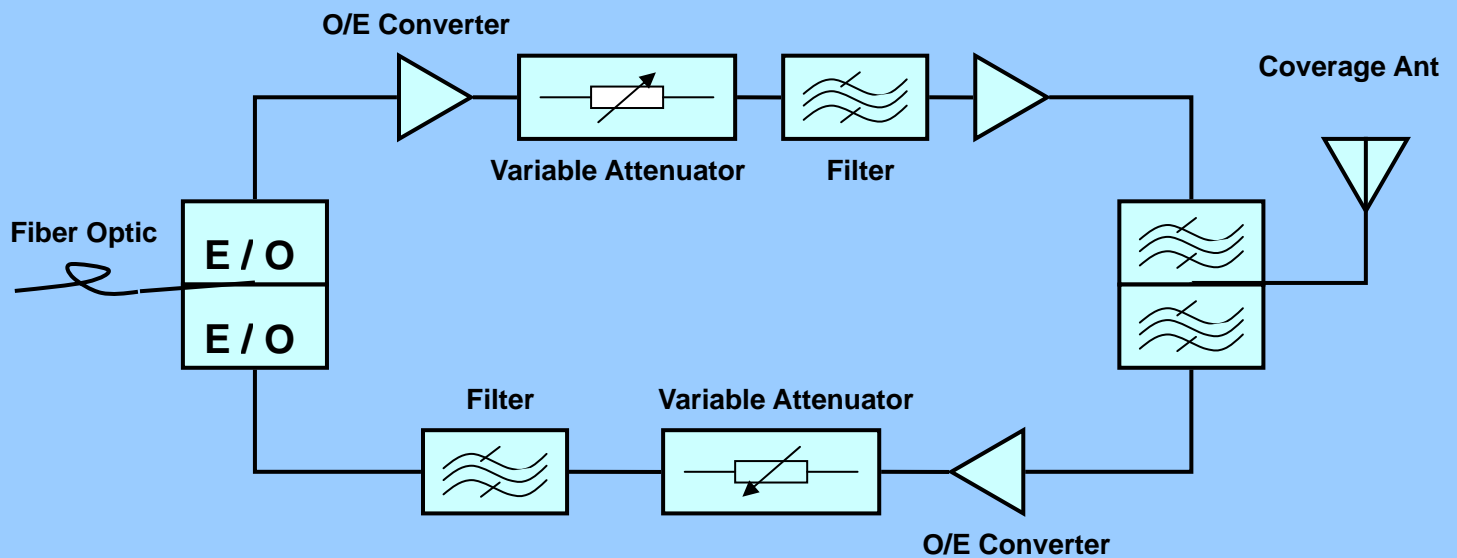

## iDEN OPTICAL REPEATER

iDEN Optical Repeater for enhancing coverage in demanding environments

- Channel selective
- Distance up to 20km
- Optional remote control and monitoring
- Support one master unit to multiple remote units

## Turnkey coverage solutions

The Eyecom range of repeater products are class-leading in their design, functionality and extreme reliability and with our broad range of available repeaters we are able to tailor a solution that best fits any customer's needs.

The Eyecom Optical Repeater is the ideal choice where maximum coverage distance or area is required. They are available as either band selective or channel selective and with the option of either on-site configuration or remotely via the Eyecom NMS (Network Management Software).

Typical applications include: Long tunnel sections, in-building systems and large area outdoor coverage.